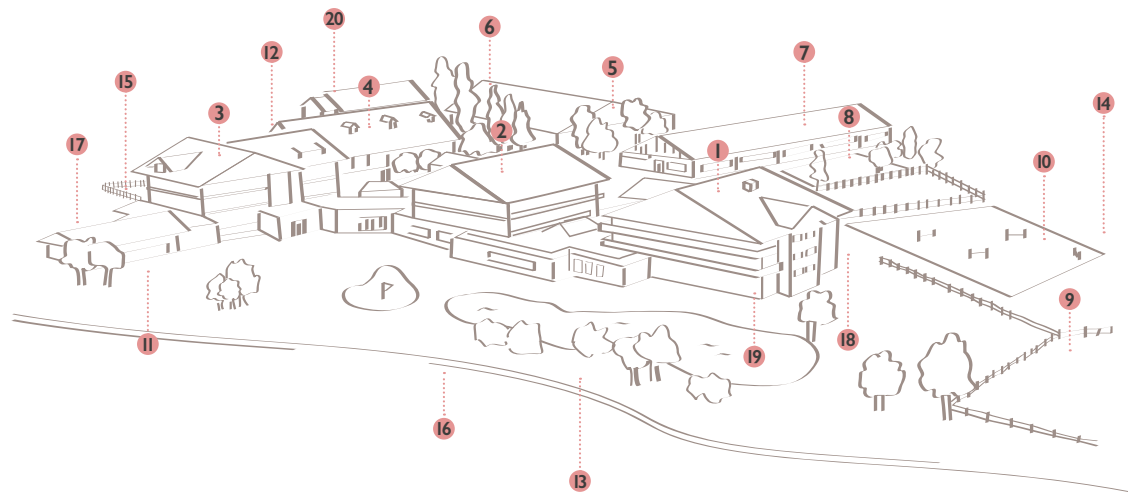

Set wake up calls

- pick up handset
- dial: *55
- enter the desired alarm time in a 24-hour mode with four digits | example: 8.10 am = 0810, 8.45 pm = 2045
- confirmation tone and hang up

Delete wake up calls

- pick up handset
- dial *55
- hang up

internal numbers of our hotel

| | |
|-----------|----|
| reception | 99 |
| bar | 90 |
| kids club | 40 |
| cosmetic | 92 |

| | | | | | |
|----|-------------------------------|----|--------------------------|----|--------------------------------|
| 01 | „Residenz Gut Weissenhof“ | 08 | dressage arena 20 x 40 m | 15 | vegetable garden |
| 02 | „Gutshof Gut Weissenhof“ | 09 | paddock | 16 | tauern-cross-country ski trail |
| 03 | „Stammbaus Gut Weissenhof“ | 10 | jumping arena 80 x 40 m | 17 | heated outside pool |
| 04 | stables | 11 | wellness and spa area | 18 | fitness room |
| 05 | indoor tennis court | 12 | childrens playground | 19 | golf Indoor |
| 06 | car park garage | 13 | 27-hole golf course | 20 | employees apartment building |
| 07 | indoor riding arena 60 x 20 m | 14 | trout lake | | |